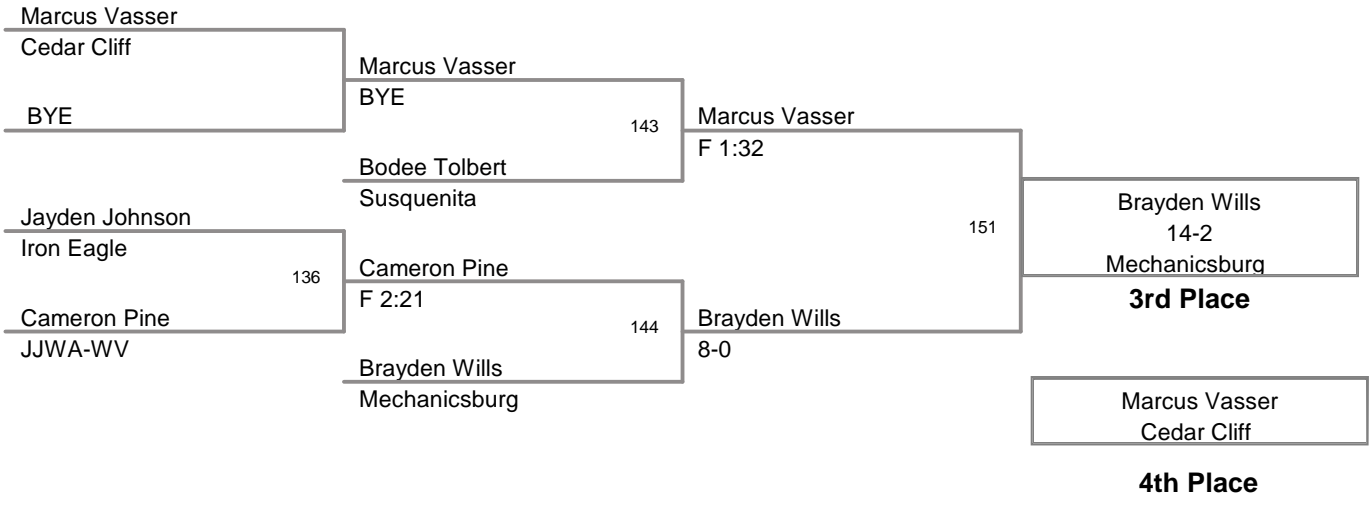

IPC Officials Scholarship-AI
Division III

65 Lbs

IPC Officials Scholarship-AI
Division III (on Mat 1)

70 Lbs

IPC Officials Scholarship-AI
Division III

73 Lbs

IPC Officials Scholarship-AI
 Division III (on Mat 2)

77 Lbs

IPC Officials Scholarship-AI
Division III

83 Lbs

IPC Officials Scholarship-AI
Division III (on Mat 3)

89 Lbs

IPC Officials Scholarship-AI
Division III (on Mat 3)

99 Lbs