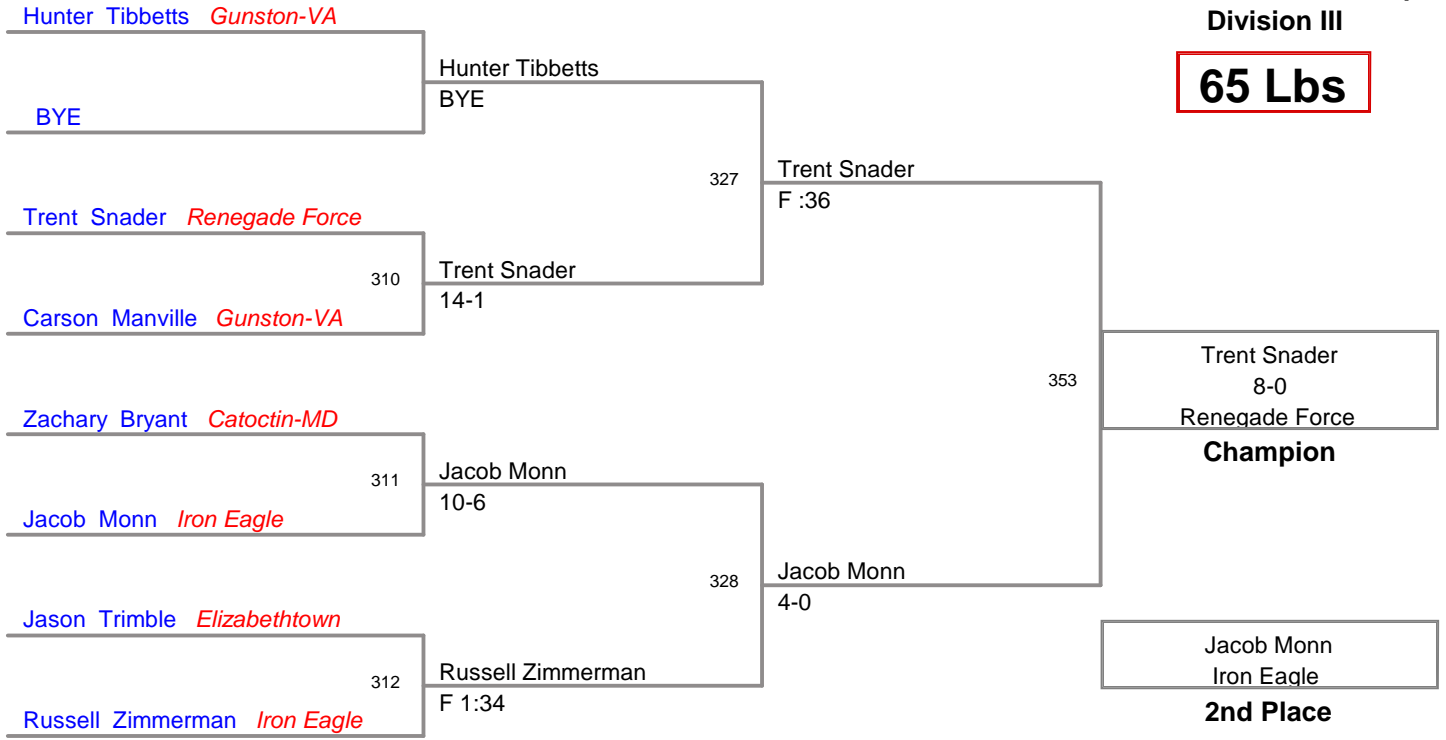

IPC Officials Scholarship-AI
Division III

65 Lbs

IPC Officials Scholarship-AI
Division III (on Mat 1)

70 Lbs

IPC Officials Scholarship-AI
Division III

73 Lbs

IPC Officials Scholarship-AI
 Division III (on Mat 2)