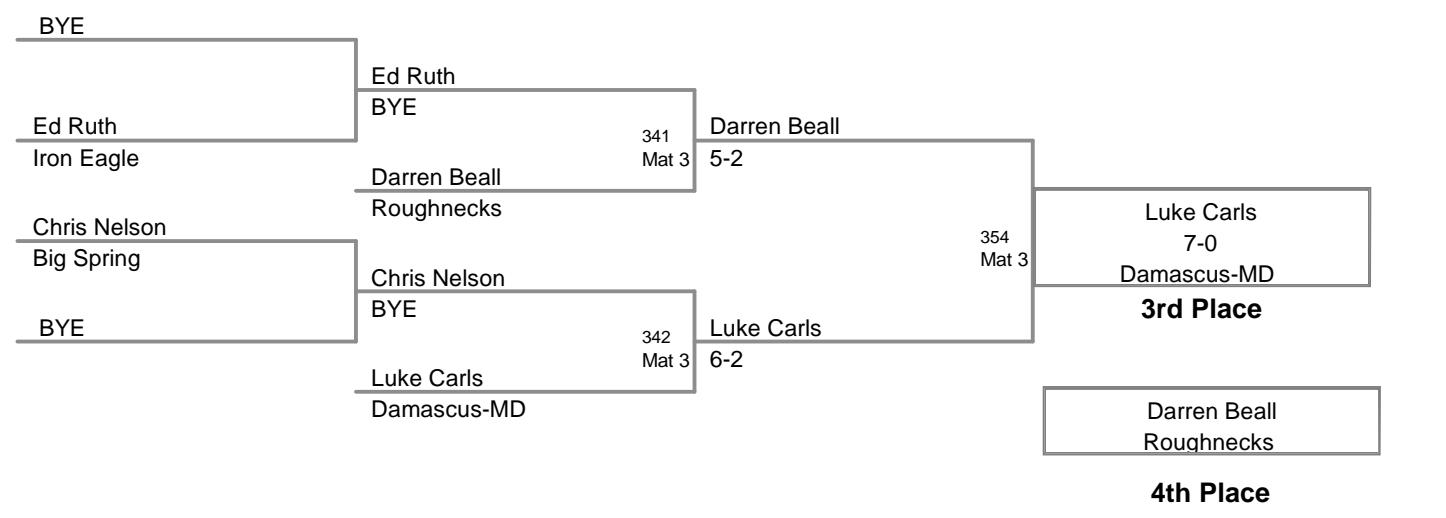

77 Lbs

IPC Officials Scholarship-AI
Division III

83 Lbs

IPC Officials Scholarship-AI
Division III (on Mat 3)

89 Lbs

IPC Officials Scholarship-AI
Division III (on Mat 3)

99 Lbs