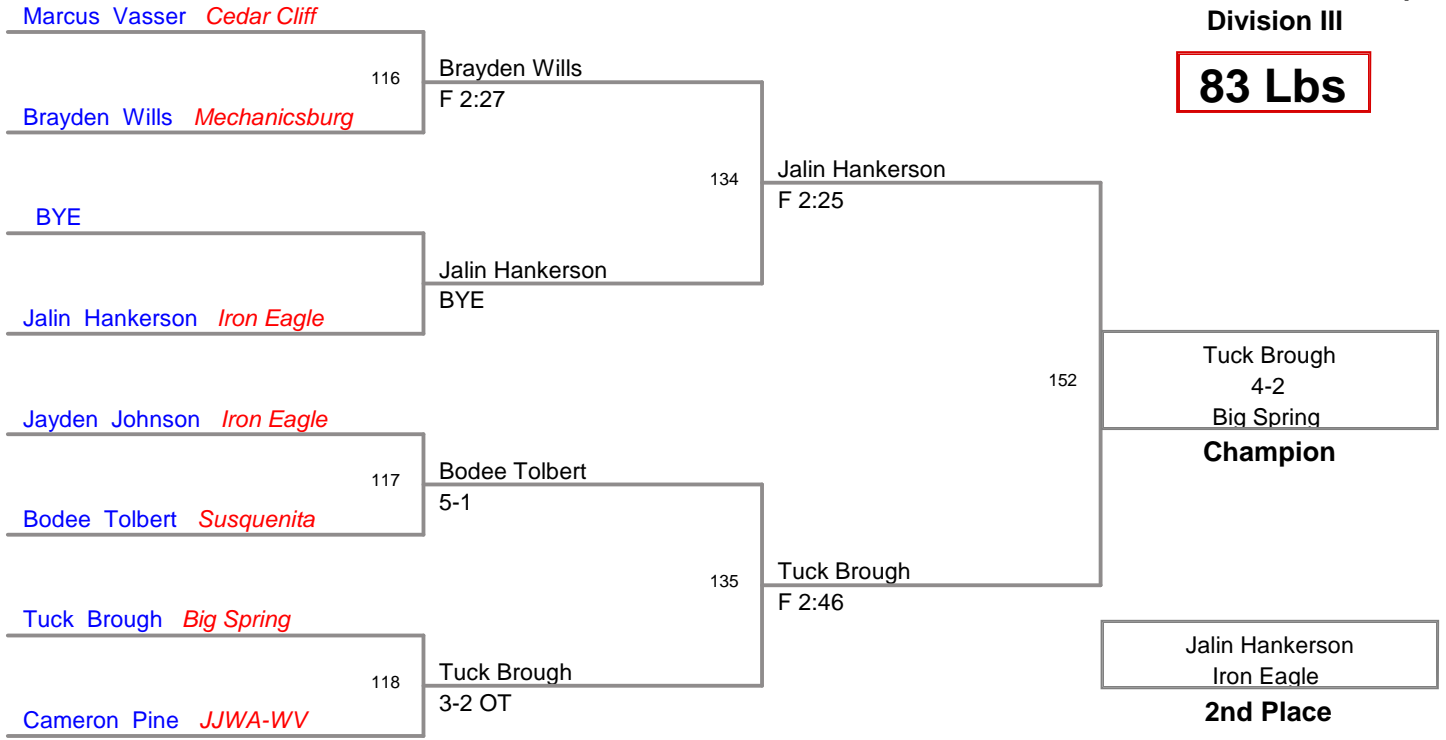

IPC Officials Scholarship-AI
Division III

83 Lbs