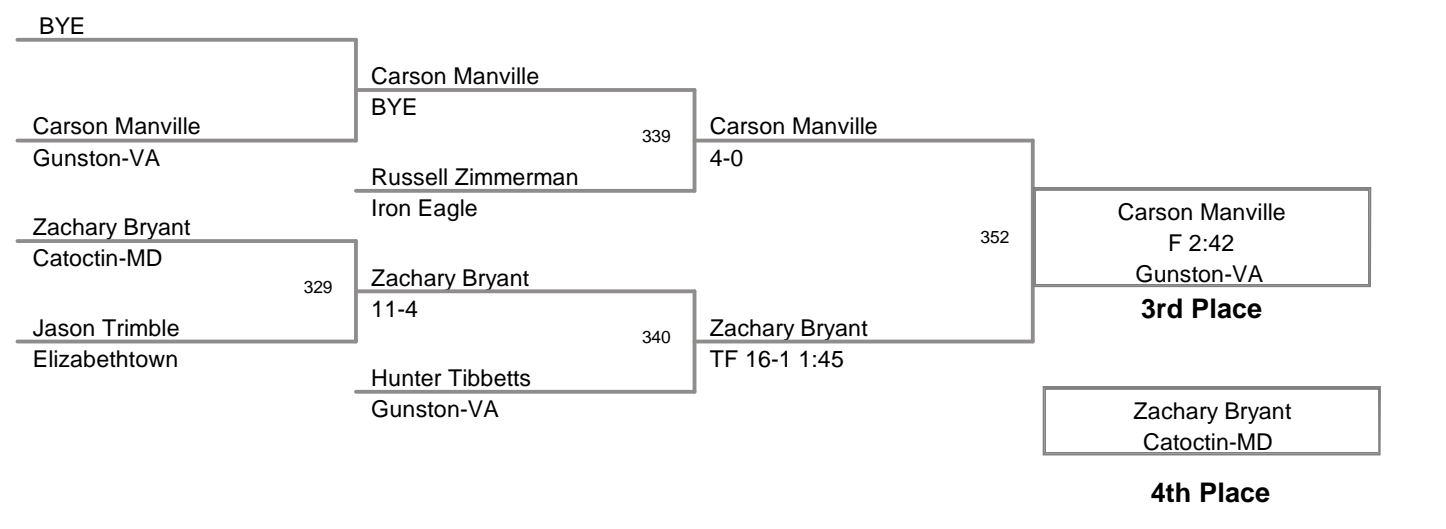

IPC Officials Scholarship-AI
Division III

65 Lbs

IPC Officials Scholarship-AI
Division III (on Mat 1)

70 Lbs

IPC Officials Scholarship-AI
Division III

73 Lbs

IPC Officials Scholarship-AI
 Division III (on Mat 2)