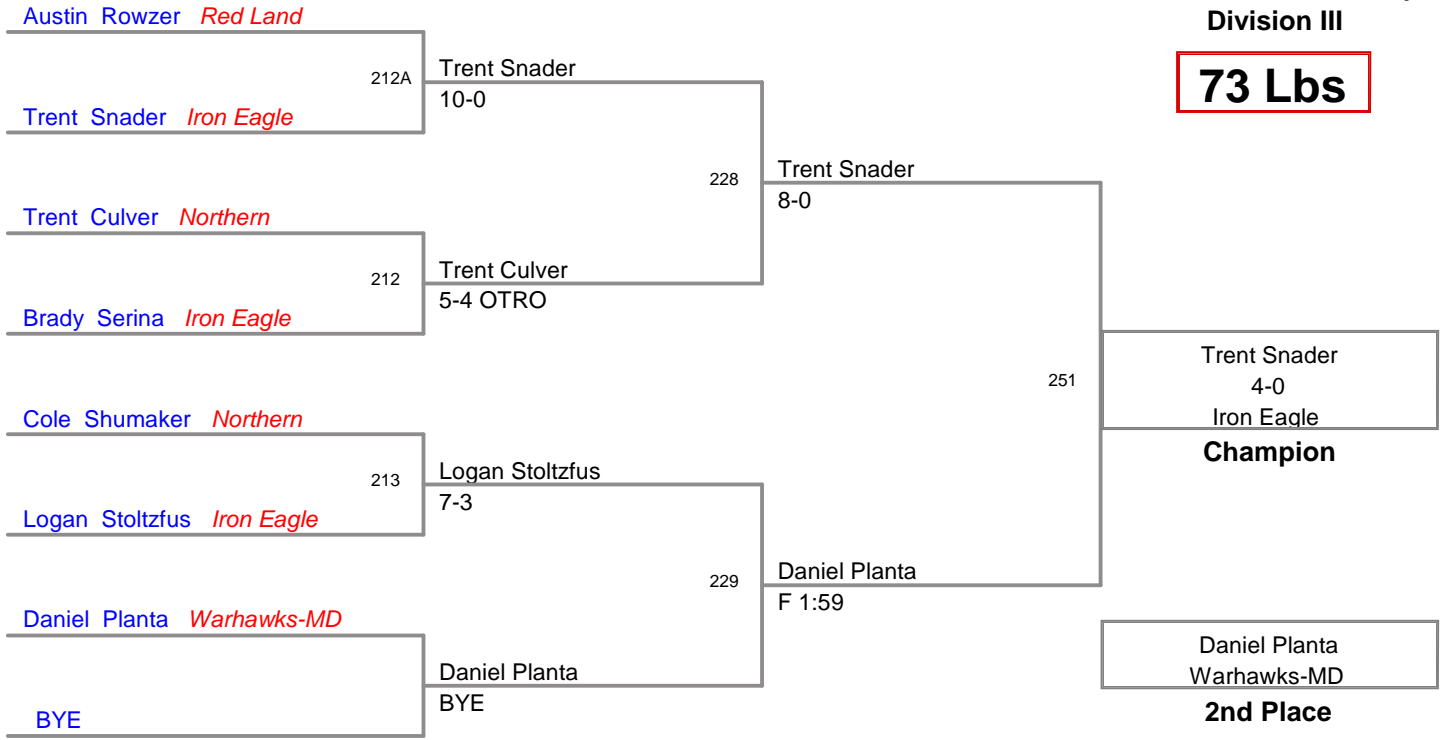

IPC Officials Scholarship-AI
Division III

65 Lbs

IPC Officials Scholarship-AI
Division III (on Mat 1)

70 Lbs

IPC Officials Scholarship-AI
Division III

73 Lbs

IPC Officials Scholarship-AI
 Division III (on Mat 2)

77 Lbs

IPC Officials Scholarship-AI
Division III

83 Lbs

IPC Officials Scholarship-AI
Division III (on Mat 3)

89 Lbs

IPC Officials Scholarship-AI
Division III (on Mat 3)

99 Lbs