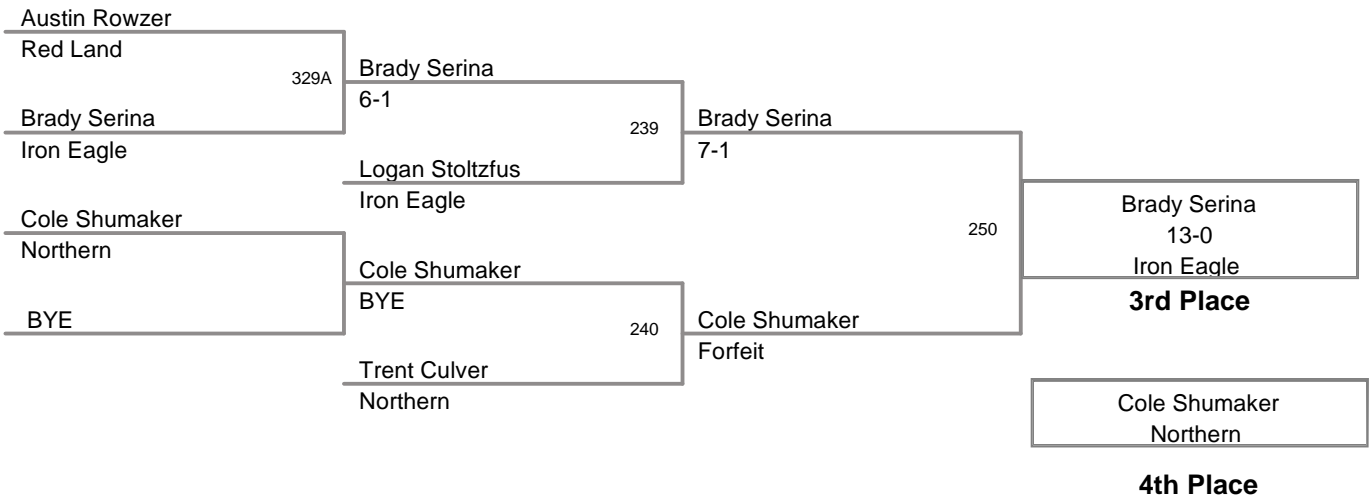

IPC Officials Scholarship-AI
Division III

65 Lbs

IPC Officials Scholarship-AI
Division III (on Mat 1)

70 Lbs

IPC Officials Scholarship-AI
Division III

73 Lbs

IPC Officials Scholarship-AI
 Division III (on Mat 2)

77 Lbs

IPC Officials Scholarship-AI
Division III

83 Lbs

IPC Officials Scholarship-AI
Division III (on Mat 3)

89 Lbs

IPC Officials Scholarship-AI
Division III (on Mat 3)

99 Lbs