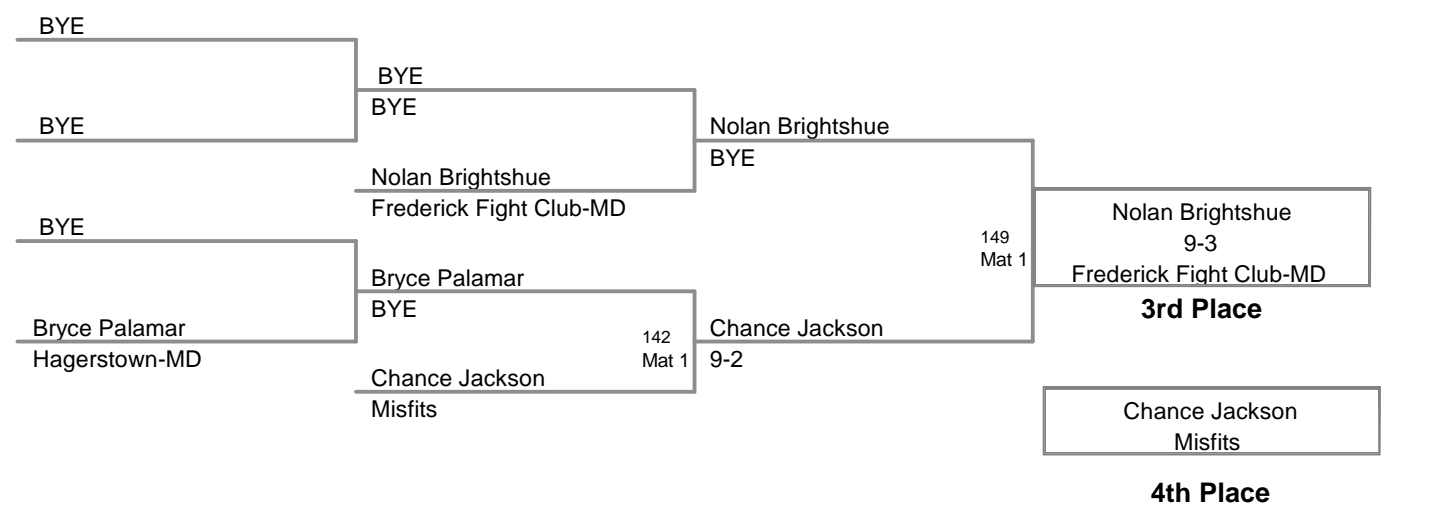

IPC Officials Scholarship-AI
Division III

65 Lbs

IPC Officials Scholarship-AI
Division III (on Mat 1)

70 Lbs

IPC Officials Scholarship-AI
Division III

73 Lbs

IPC Officials Scholarship-AI
 Division III (on Mat 2)