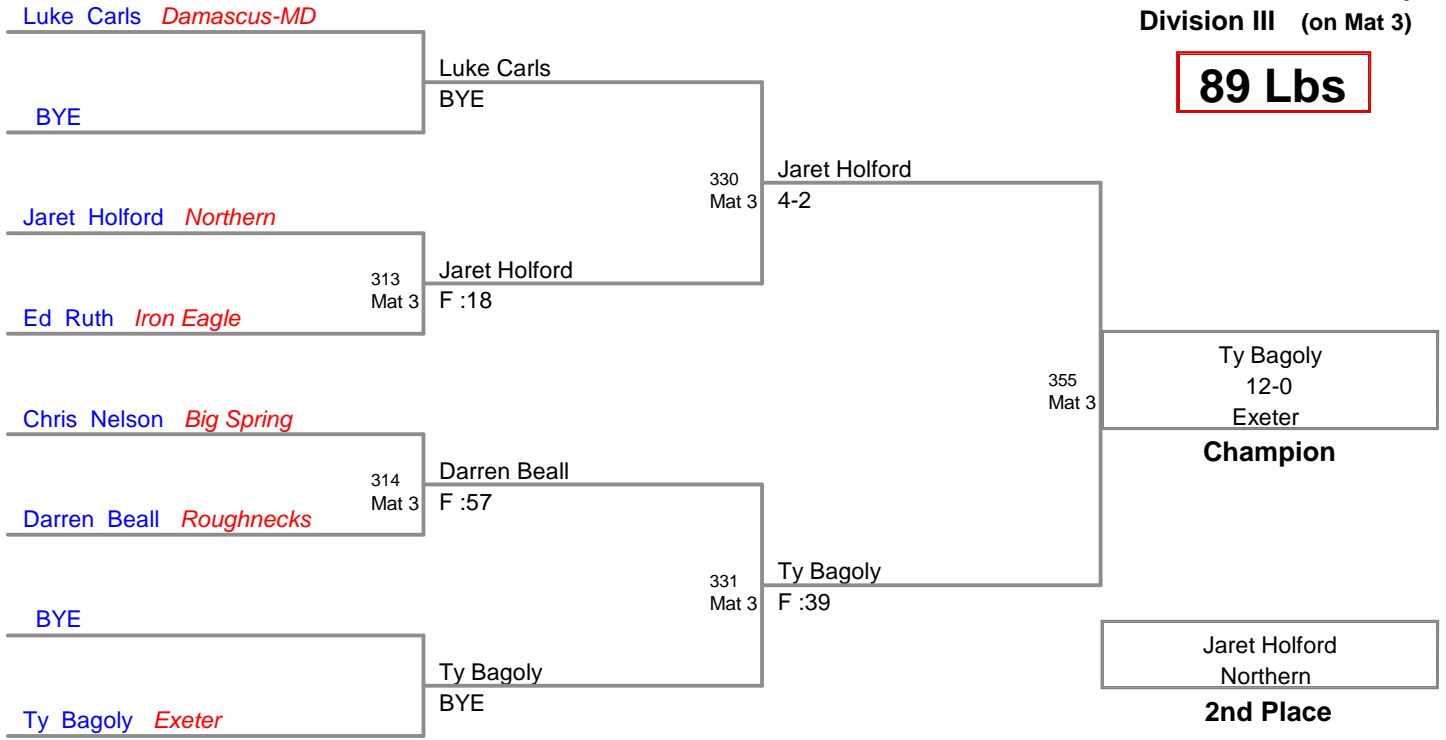

77 Lbs

IPC Officials Scholarship-AI
Division III

83 Lbs

IPC Officials Scholarship-AI
Division III (on Mat 3)

89 Lbs

IPC Officials Scholarship-AI
Division III (on Mat 3)

99 Lbs