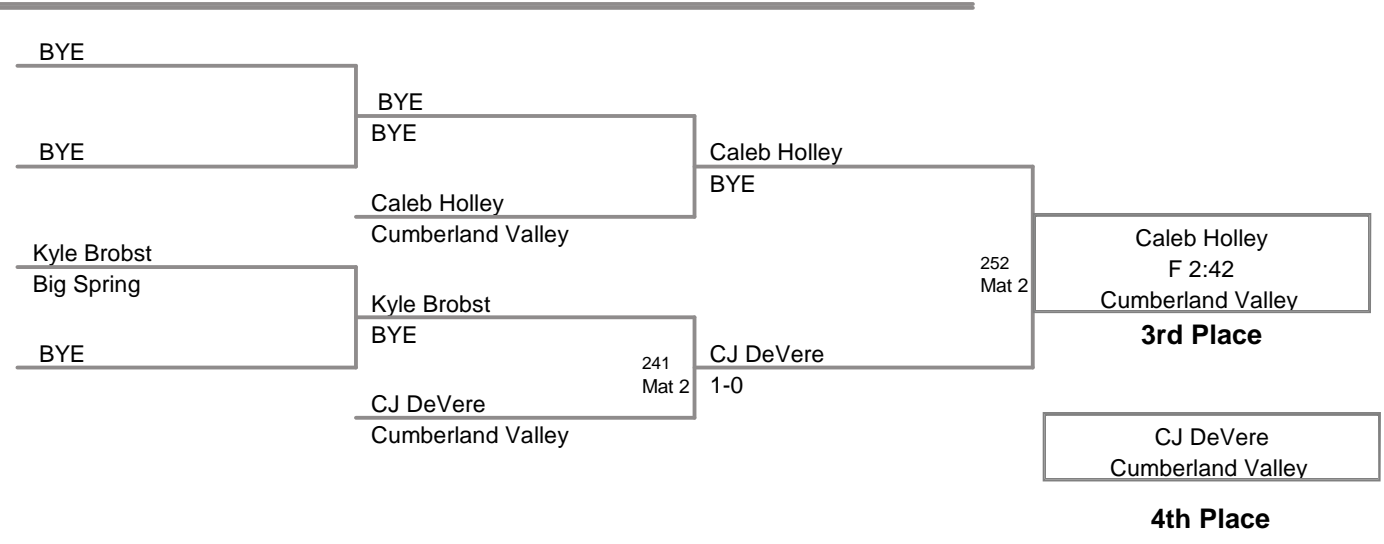

IPC Officials Scholarship-AI
Division III (on Mat 2)

77 Lbs