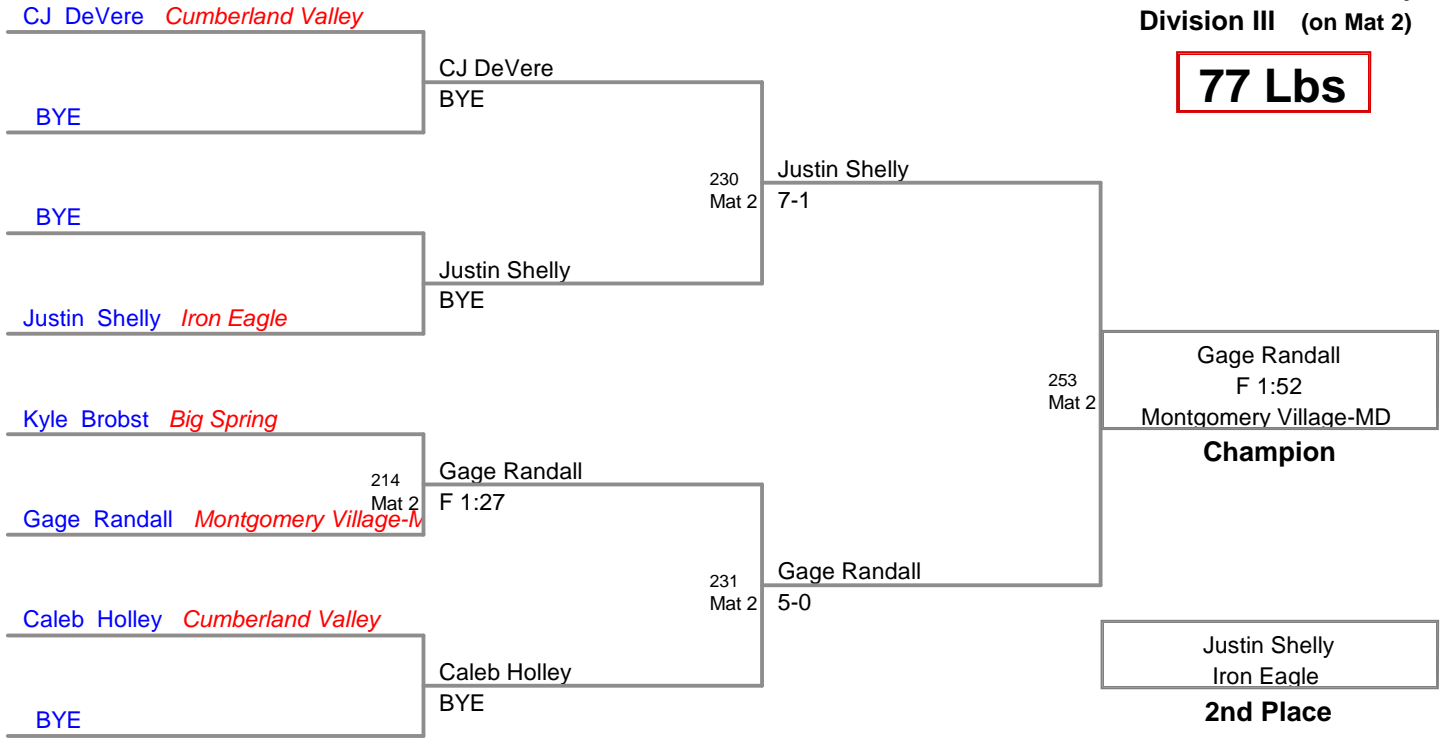

IPC Officials Scholarship-AI
Division III (on Mat 2)

77 Lbs