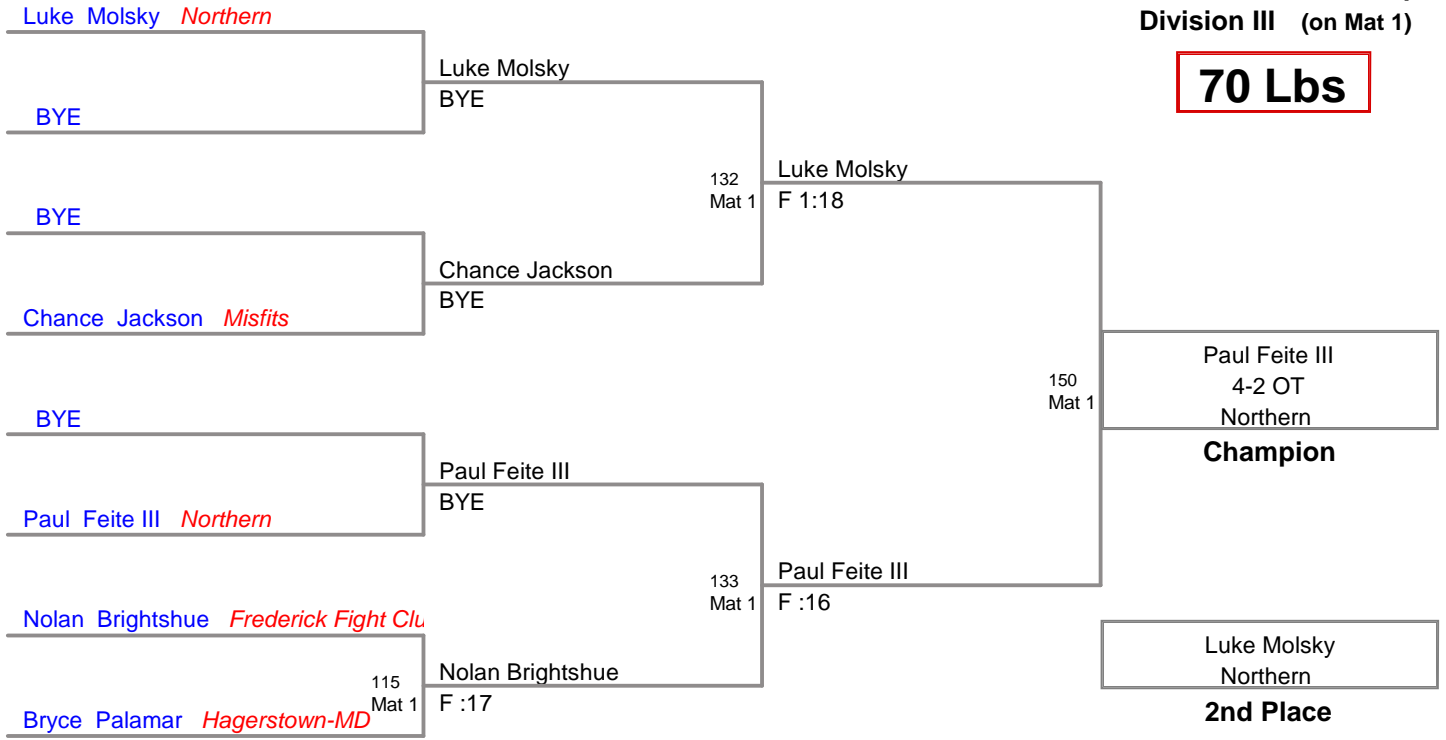

IPC Officials Scholarship-AI
Division III

65 Lbs

IPC Officials Scholarship-AI
Division III (on Mat 1)

70 Lbs

IPC Officials Scholarship-AI
Division III

73 Lbs

IPC Officials Scholarship-AI
 Division III (on Mat 2)

77 Lbs

IPC Officials Scholarship-AI
Division III

83 Lbs

IPC Officials Scholarship-AI
Division III (on Mat 3)

89 Lbs

IPC Officials Scholarship-AI
Division III (on Mat 3)

99 Lbs